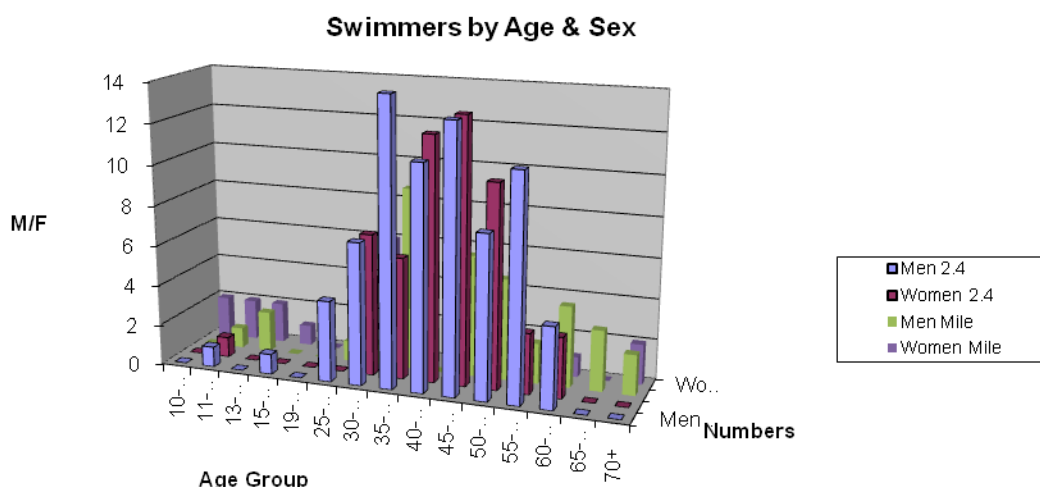

2008 'Aumakua Sprint Mile Swim Results by Age Groups

| Total | 10- Under | 11- 12 | 13- 14 | 15- 18 | 19- 24 | 25- 29 | 30- 34 | 35- 39 | 40- 44 | 45- 49 | 50- 54 | 55- 59 | 60- 64 | 65- 69 | 70+ |
|-------|--------------|-----------|-----------|-----------|-----------|-----------|-----------|-----------|-----------|-----------|-----------|-----------|-----------|-----------|-----|
| 74 | 0 | 1 | 0 | 1 | 0 | 4 | 7 | 14 | 11 | 13 | 8 | 11 | 4 | 0 | 0 |
| 55 | 0 | 1 | 0 | 0 | 0 | 0 | 7 | 6 | 12 | 13 | 10 | 3 | 3 | 0 | 0 |
| 129 | 0 | 2 | 0 | 1 | 0 | 4 | 14 | 20 | 23 | 26 | 18 | 14 | 7 | 0 | 0 |
| 36 | 0 | 1 | 2 | 0 | 0 | 1 | 1 | 9 | 0 | 6 | 5 | 2 | 4 | 3 | 2 |
| 30 | 2 | 2 | 2 | 1 | 0 | 2 | 6 | 2 | 5 | 3 | 1 | 1 | 1 | 0 | 2 |
| 66 | 2 | 3 | 4 | 1 | 0 | 3 | 7 | 11 | 5 | 9 | 6 | 3 | 5 | 3 | 4 |

182 USMS

13 USAS

| | | | | | | | |
|----------------------|-----|---------------|-------------|-----|----------------|-------------|----------------------|
| Overall USA-S | Age | Men | <u>Time</u> | Age | Women | <u>Time</u> | Overall USA-S |
| Overall USMS | 13 | Kameron Chang | 24.02 | 18 | Kelsey Dickson | 23.08 | Overall USMS |
| Median | 46 | Al Jaegers | 19.23 | 56 | Laura Val | 20.10 | |
| | 36 | Troy Anderson | 27.07 | | | | |